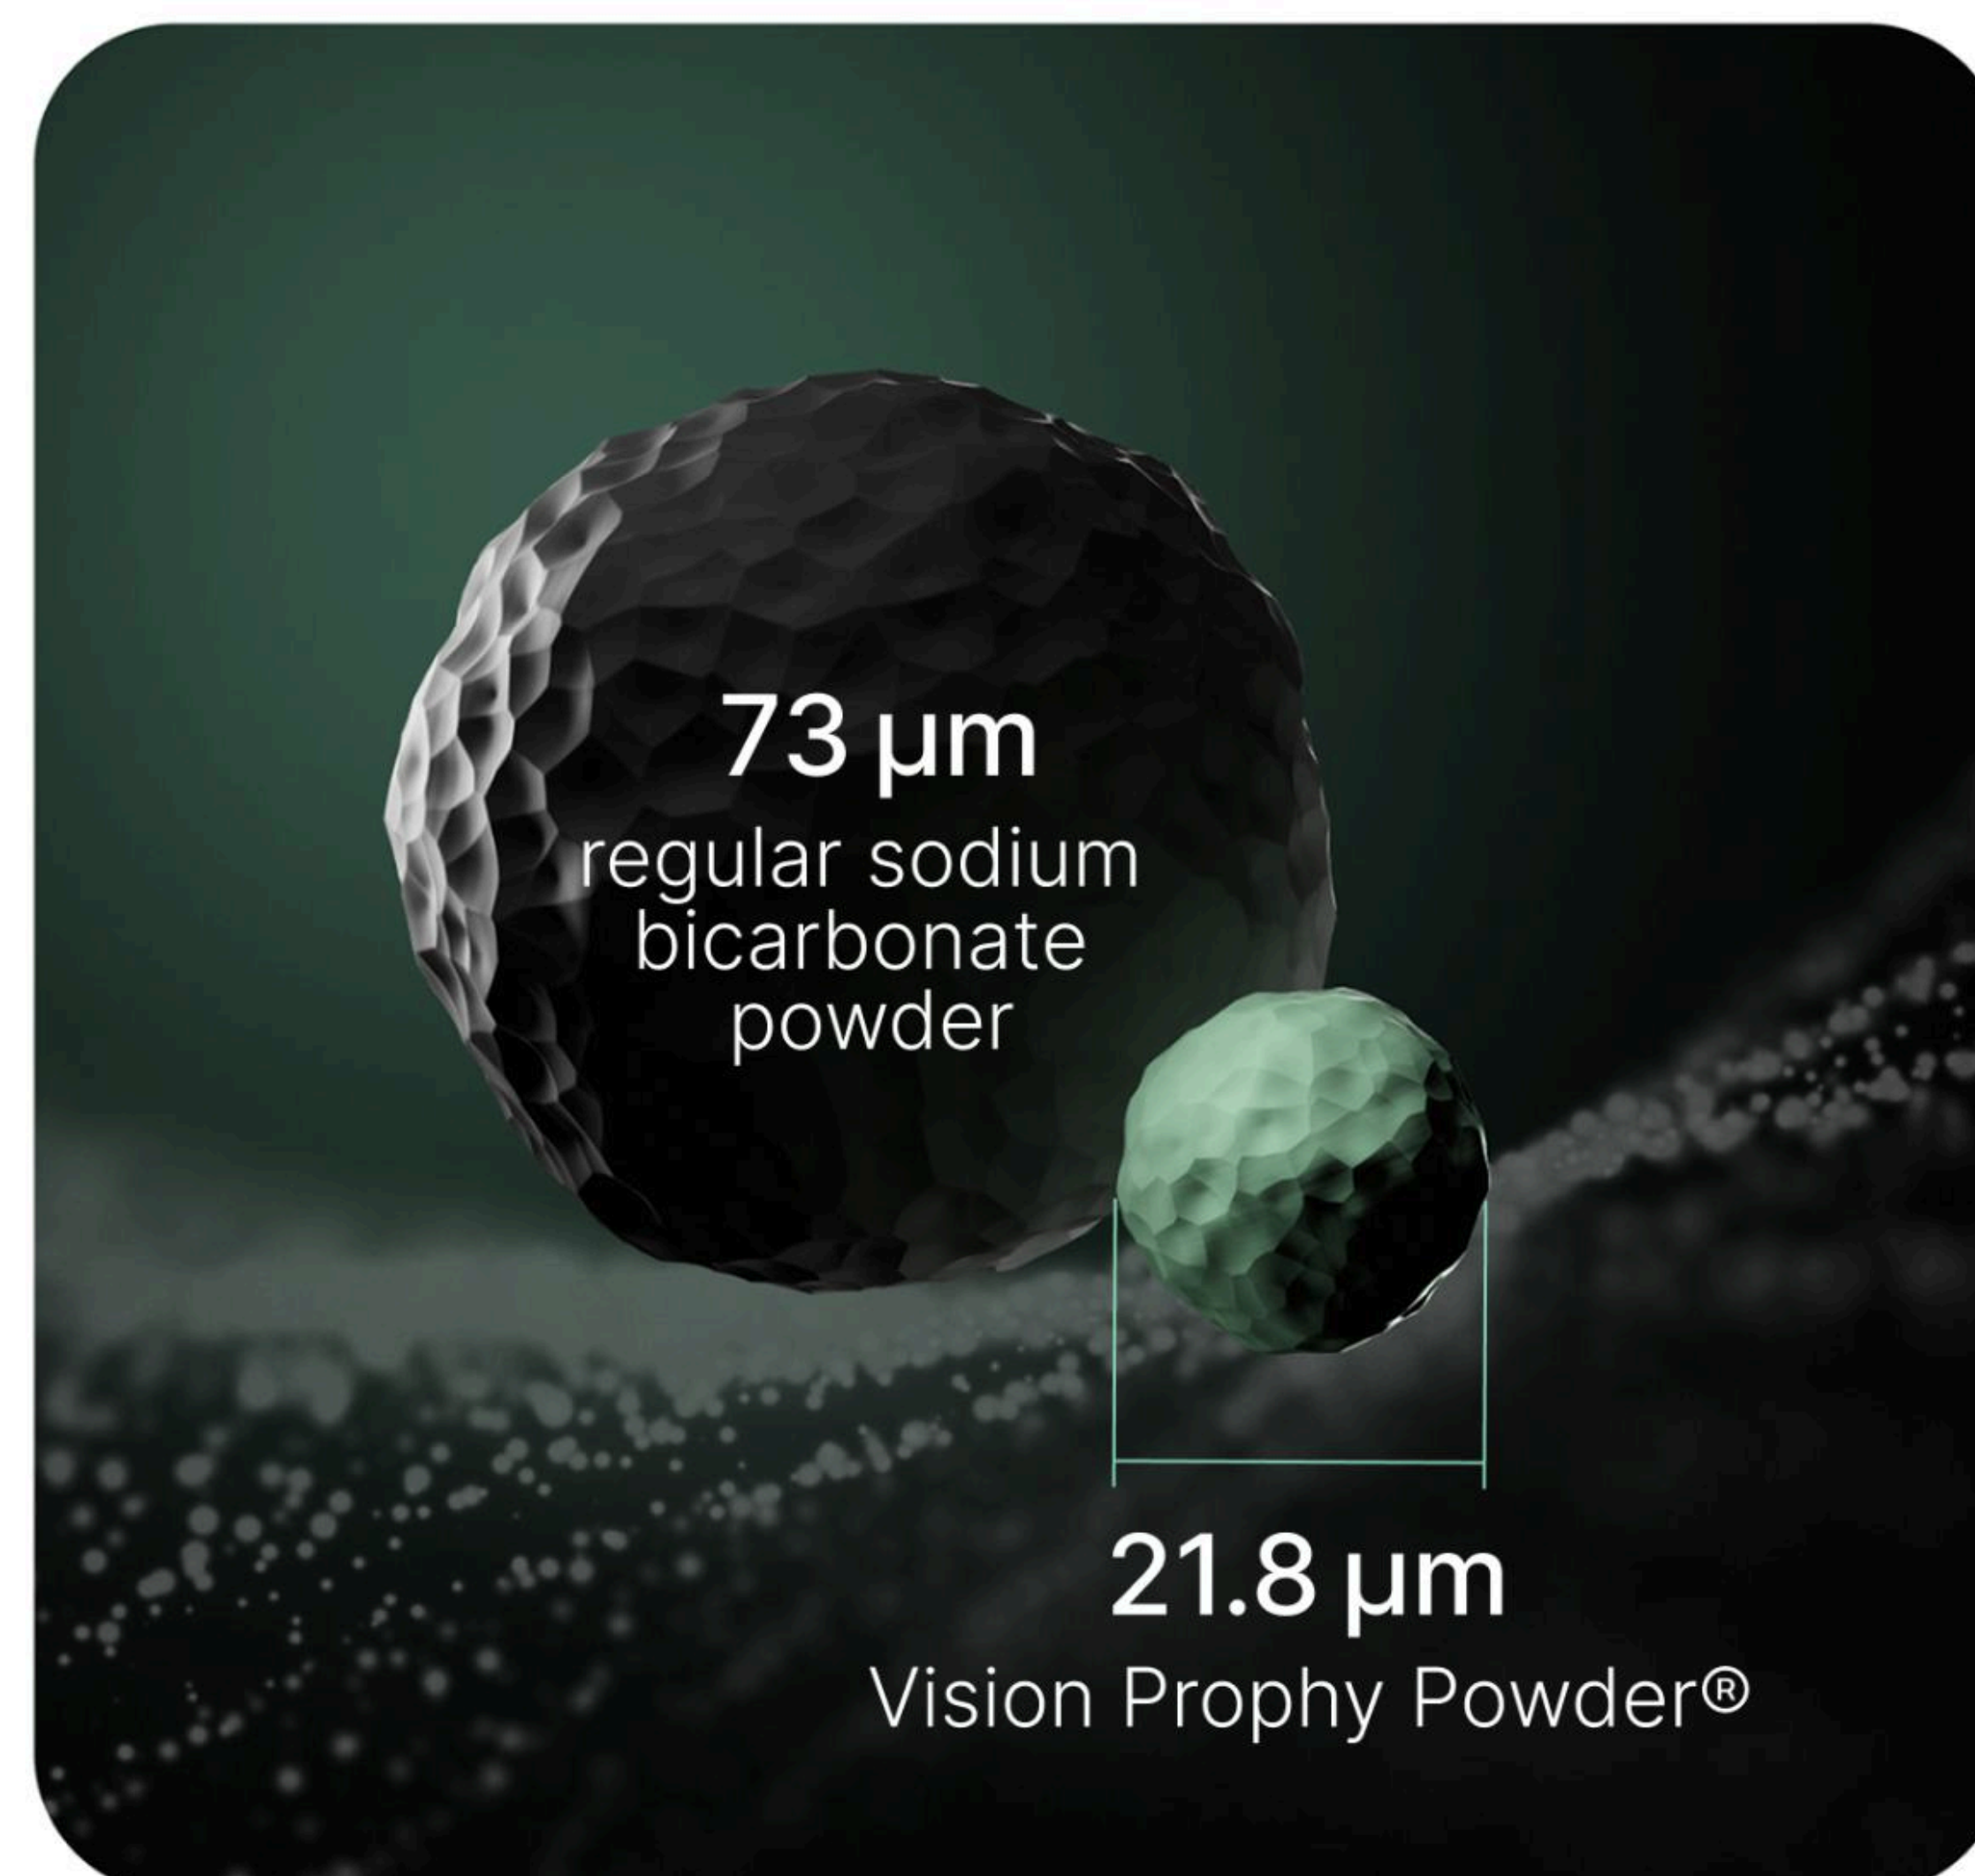

What's new?

- Refined particle size for smoother flow
- Consistent, clog-free application
- Gentle yet highly effective cleaning results
- Fully compatible with all common air-polishing-devices